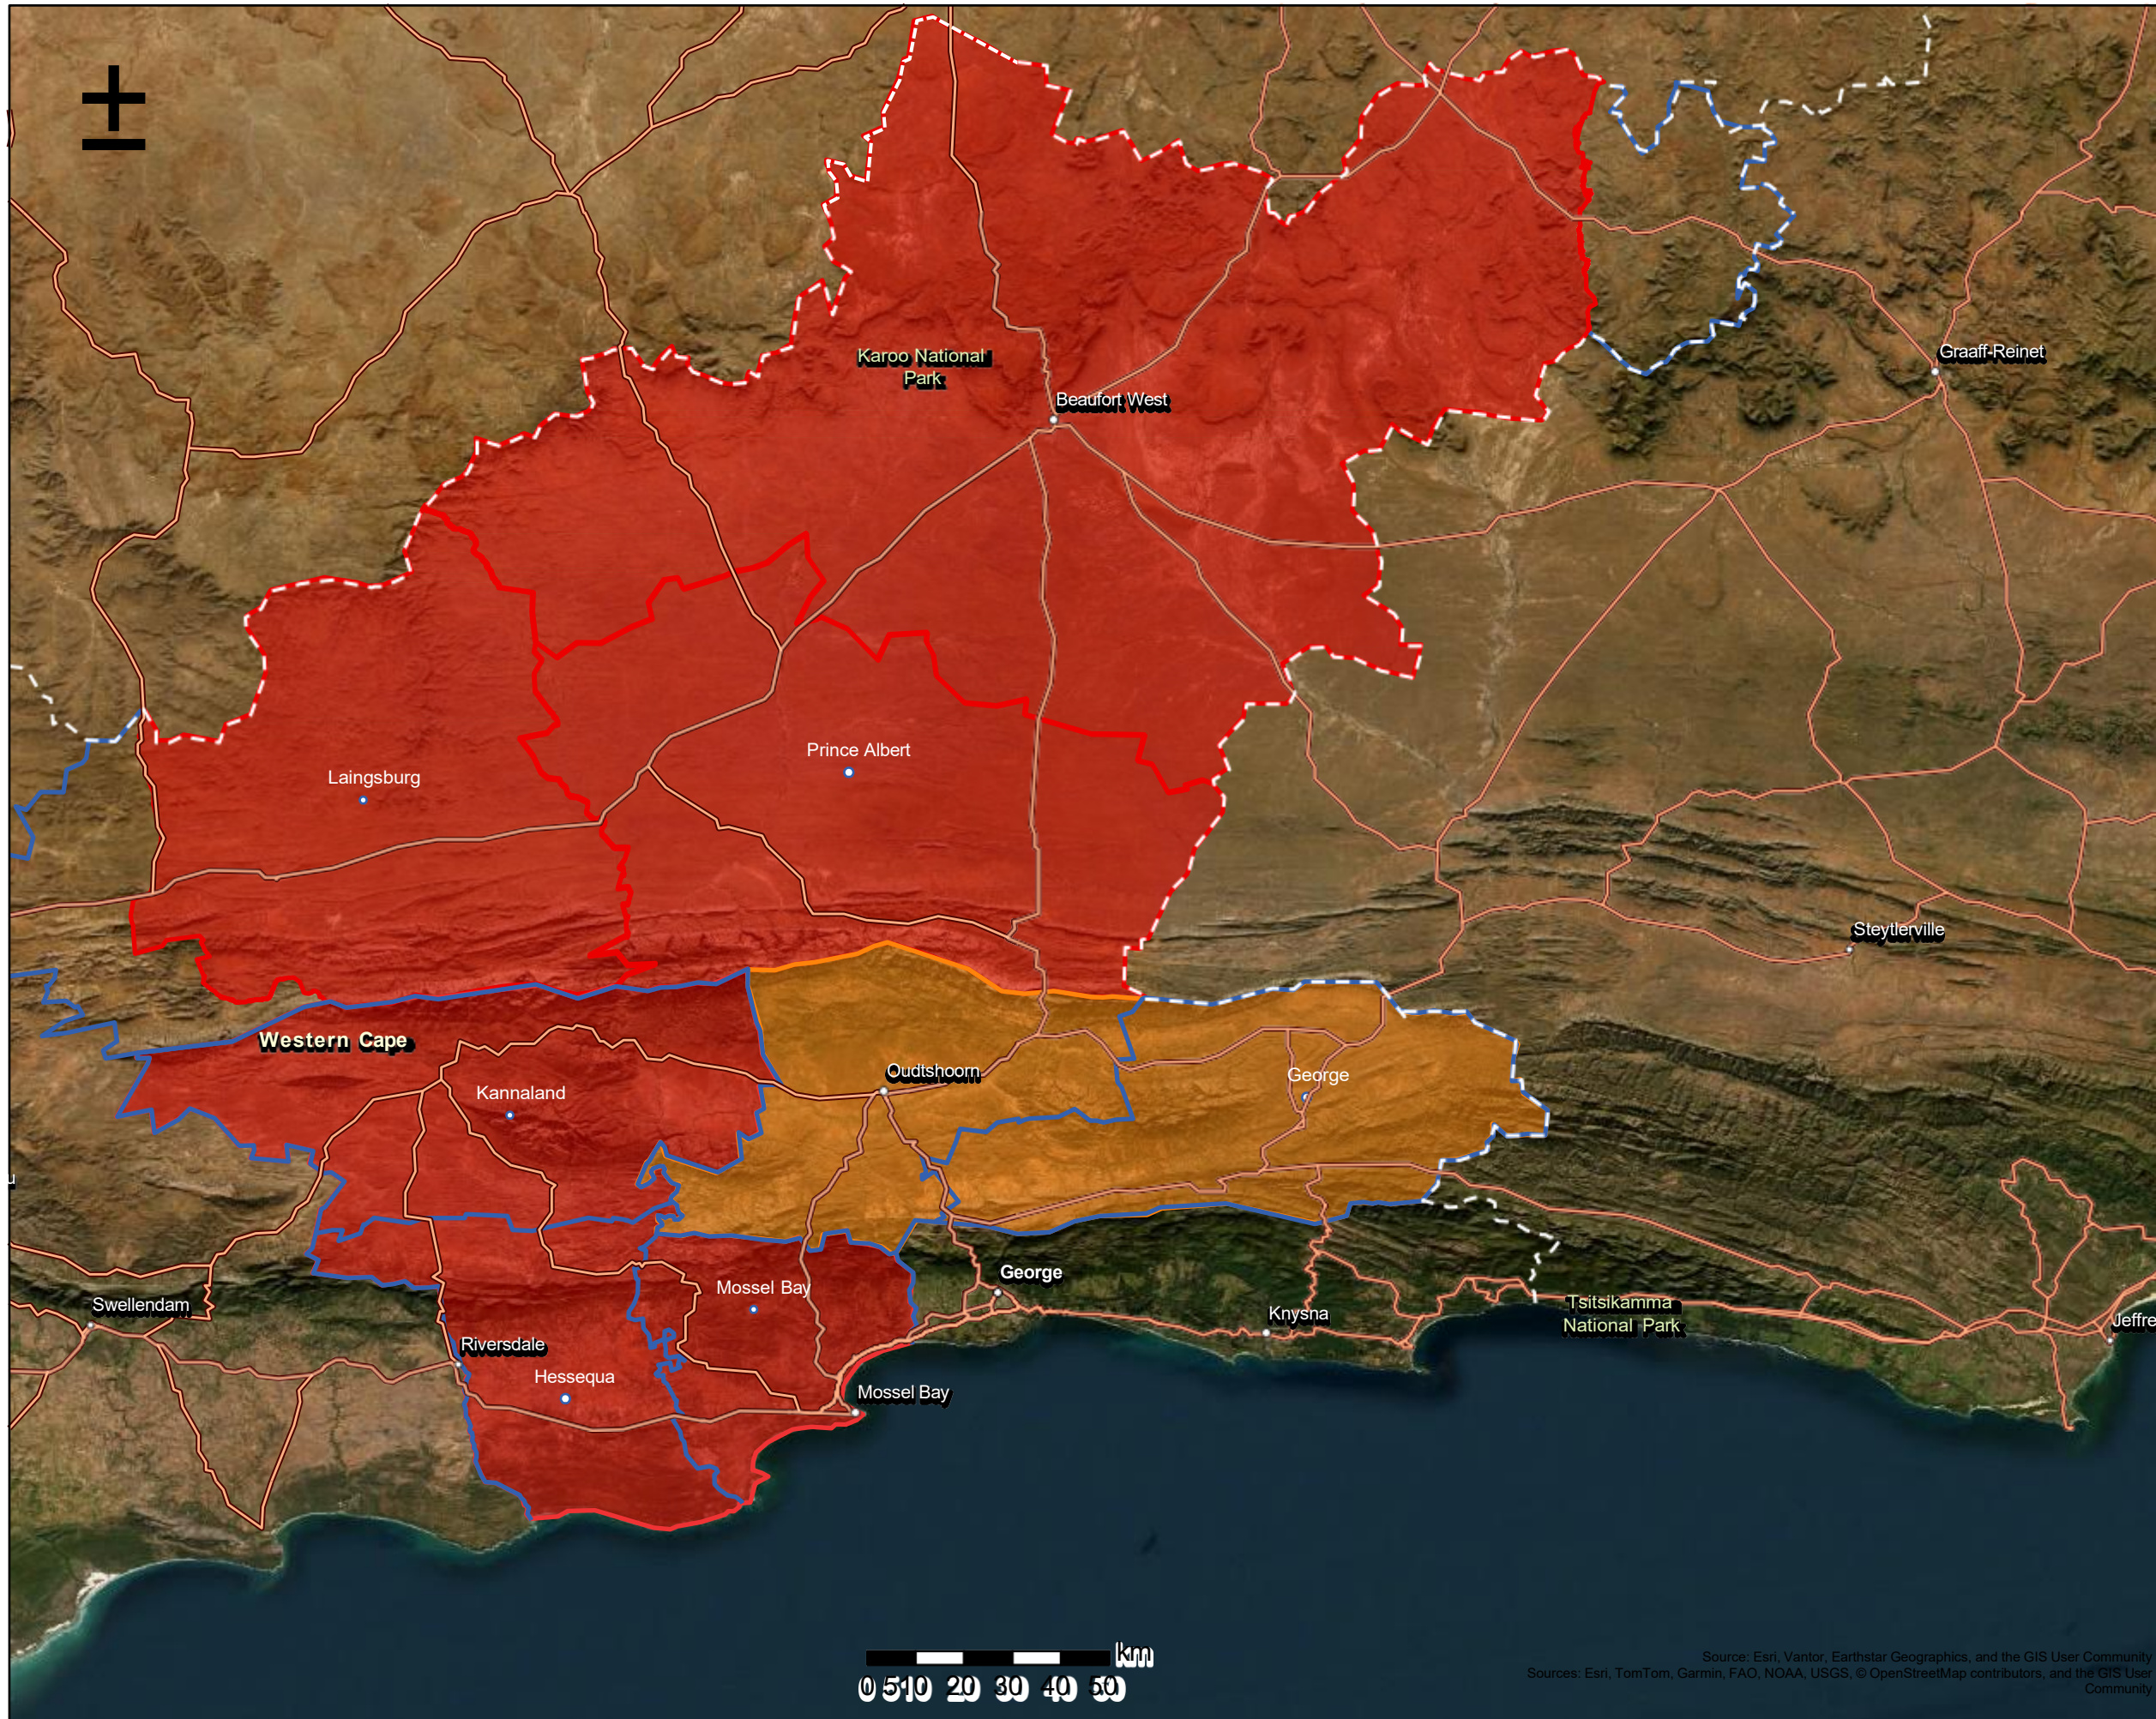

Preliminary Veld Assessment 2026

Red : Extreme Dry
Orange: Dry
Farmers Central Karoo 637
Farmers Eden 421

Map Center: Lon: 22°39'34.6"E
Lat: 33°10'11.3"S
Scale: 1:1,600,000
Date created: 2026/01/29

Source: Esri, Vantor, Earthstar Geographics, and the GIS User Community
Sources: Esri, TomTom, Garmin, FAO, NOAA, USGS, © OpenStreetMap contributors, and the GIS User Community