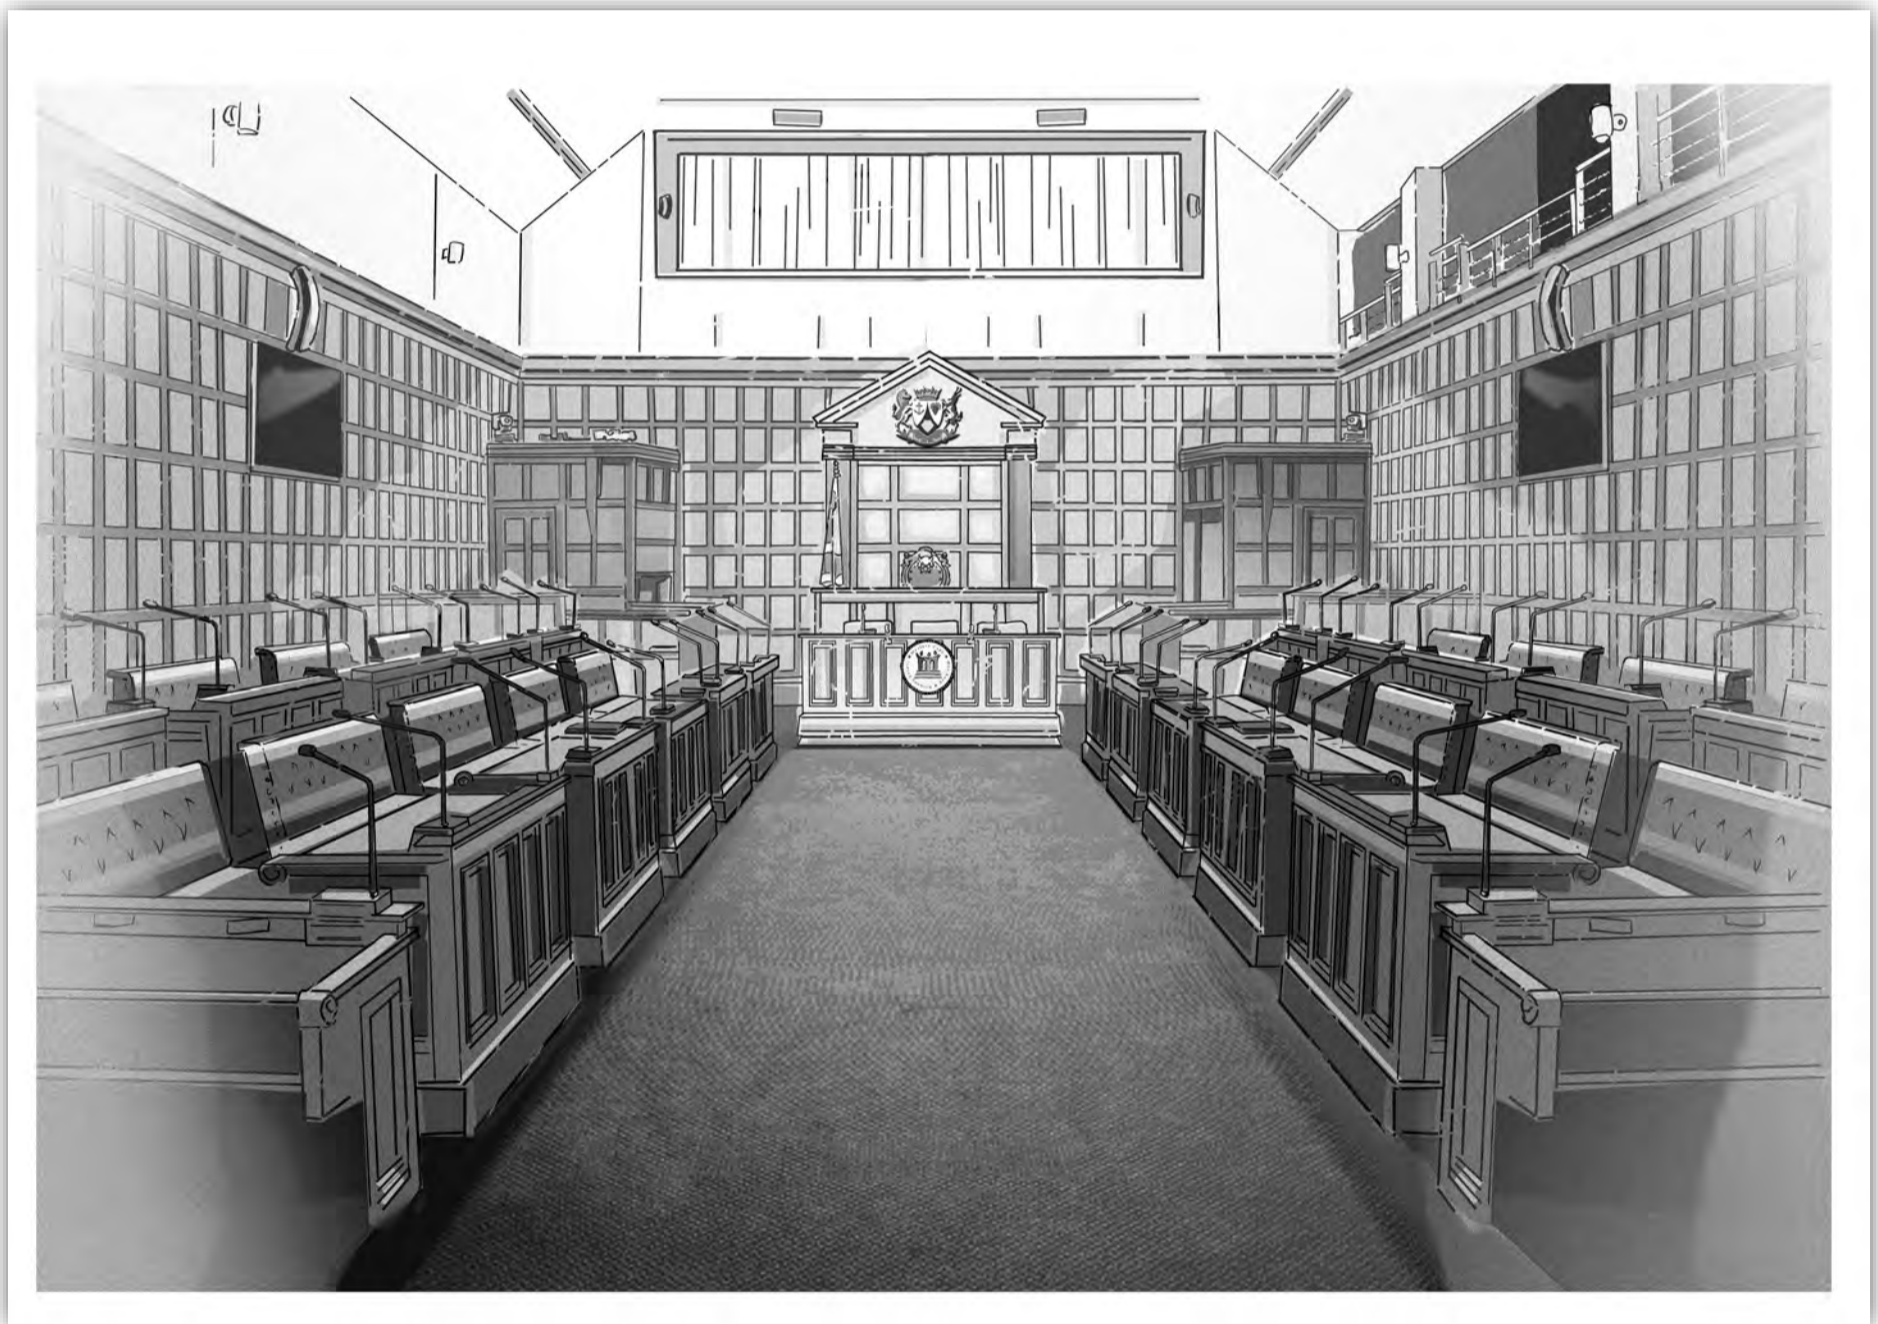

Wes-Kaapse Provinsiale Parlement
Western Cape Provincial Parliament
IPalamente yePhondo leNtshona Koloni

ABOUT US 2

The Chamber

Typical of a Westminster-style parliament, the Chamber has rows of seats on either side, facing each other - Members of the majority party on the left and Members of the opposition on the right. The Speaker's dais is flanked by the Officials' Bay and Speaker's Bay.